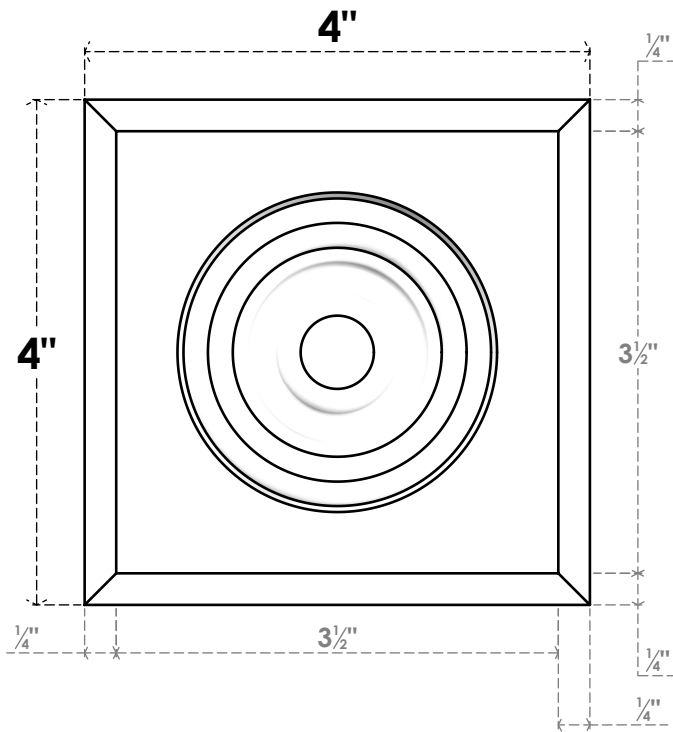

# ROSP040X040X100SDG03

4"W X 4"H X 1"P STANDARD SEDGWICK BULLSEYE ROSETTE WITH BEVELED EDGE, ARCHITECTURAL GRADE PVC

**FRONT**

**SIDE**

EKENA MILLWORK  
2300 WEST MAIN ST.  
CLARKSVILLE, TX 75426  
TOLL FREE: 866-607-0453  
WWW.EKENAMILLWORK.COM

**NOTES**

1. INSTALLATION TO BE COMPLETED IN ACCORDANCE WITH MANUFACTURER'S SPECIFICATIONS.
2. DRAWING MAY NOT BE TO SCALE
3. THIS DRAWING IS INTENDED FOR DESIGN AND PLANNING PURPOSES ONLY.
4. ALL INFORMATION CONTAINED HEREIN WAS CURRENT AT THE TIME OF DEVELOPMENT BUT MUST BE REVIEWED AND APPROVED BY THE PRODUCT MANUFACTURER TO BE CONSIDERED ACCURATE.
5. ARCHITECTURAL GRADE PVC PRODUCTS ARE MADE FROM EXPANDED CELLULAR PVC AND COME NATURALLY WHITE BUT MAY BE PAINTED