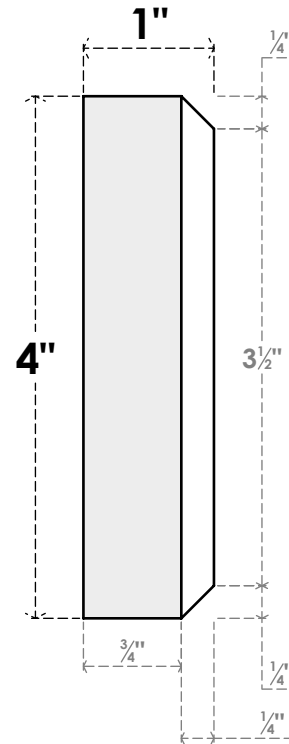

# ROSP040X040X100SDG03

4"W X 4"H X 1"P STANDARD SEDGWICK BULLSEYE ROSETTE WITH BEVELED EDGE, ARCHITECTURAL GRADE PVC

**FRONT**

**SIDE**

EKENA MILLWORK  
2300 WEST MAIN ST.  
CLARKSVILLE, TX 75426  
TOLL FREE: 866-607-0453  
WWW.EKENAMILLWORK.COM

**NOTES**

1. INSTALLATION TO BE COMPLETED IN ACCORDANCE WITH MANUFACTURER'S SPECIFICATIONS.
2. DRAWING MAY NOT BE TO SCALE
3. THIS DRAWING IS INTENDED FOR DESIGN AND PLANNING PURPOSES ONLY.
4. ALL INFORMATION CONTAINED HEREIN WAS CURRENT AT THE TIME OF DEVELOPMENT BUT MUST BE REVIEWED AND APPROVED BY THE PRODUCT MANUFACTURER TO BE CONSIDERED ACCURATE.
5. ARCHITECTURAL GRADE PVC PRODUCTS ARE MADE FROM EXPANDED CELLULAR PVC AND COME NATURALLY WHITE BUT MAY BE PAINTED